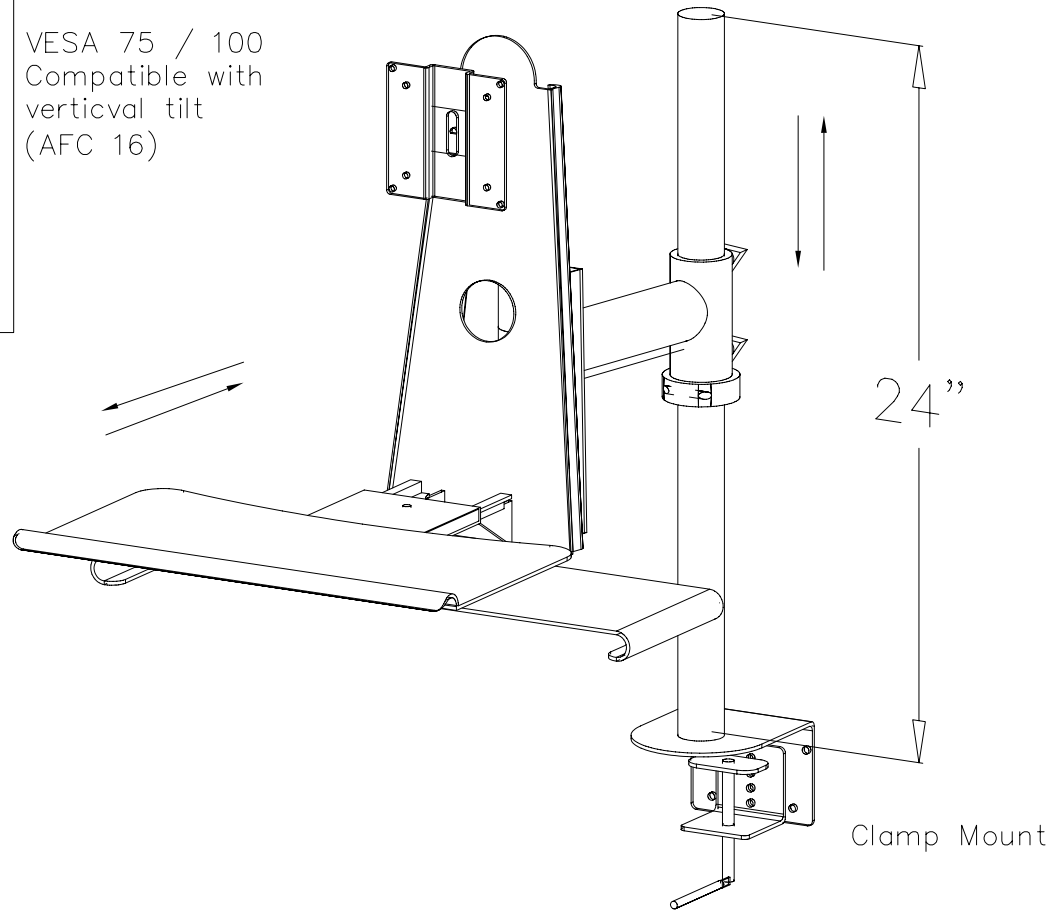

VESA 75 / 100
Compatible with
vertical tilt
(AFC 16)

Retractable
Keyboard and
mouse Tray.

Clamp Mount

NOTES :

MATERIAL :
AS NOTED ABOVE

TOLERANCES UNLESS OTHERWISE SPECIFIED
FRACTIONAL ±1/64
2 PLC. DEC. ±.01
3PLC. DEC. ±.001
ANGULAR ±.5°
FINISH √₃₂